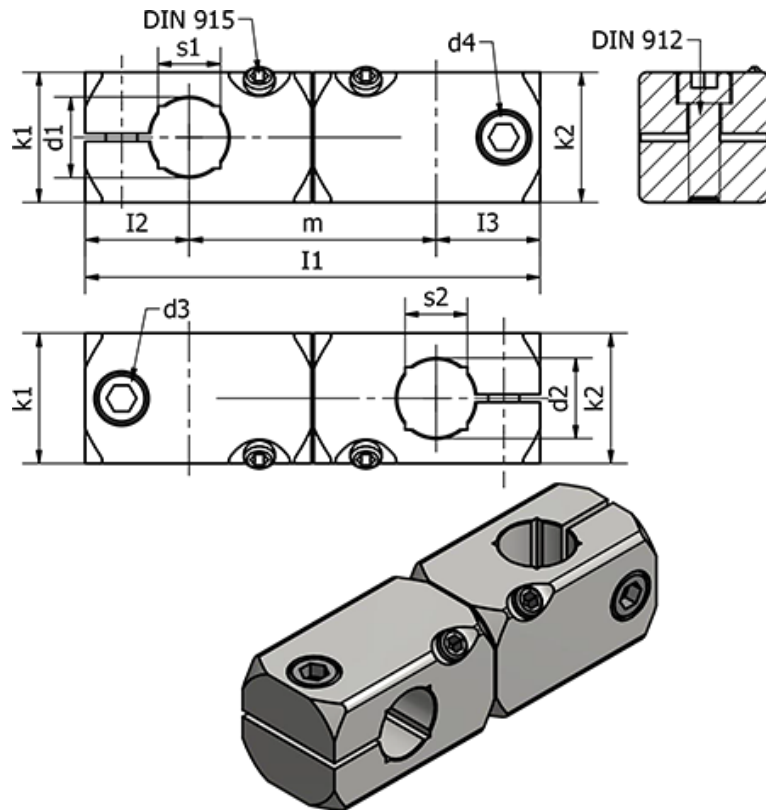

Article number: 20475B15B15ELS

Description: E+G Two-way clamp mounting - GN 475-B15-B15-ELS

Measures

Clamping kit for d3 = GN 511-M6-25

Clamping kit for d4 = GN 511-M6-25

d1 = 15

d2 = 15

d3 = M6

d4 = M6

I1 = 87.5

I2 = 20

I3 = 20

k = 25

k2 = 25

m = 4.5

s1 = 12

s2 = 12

Weight (g) = 113